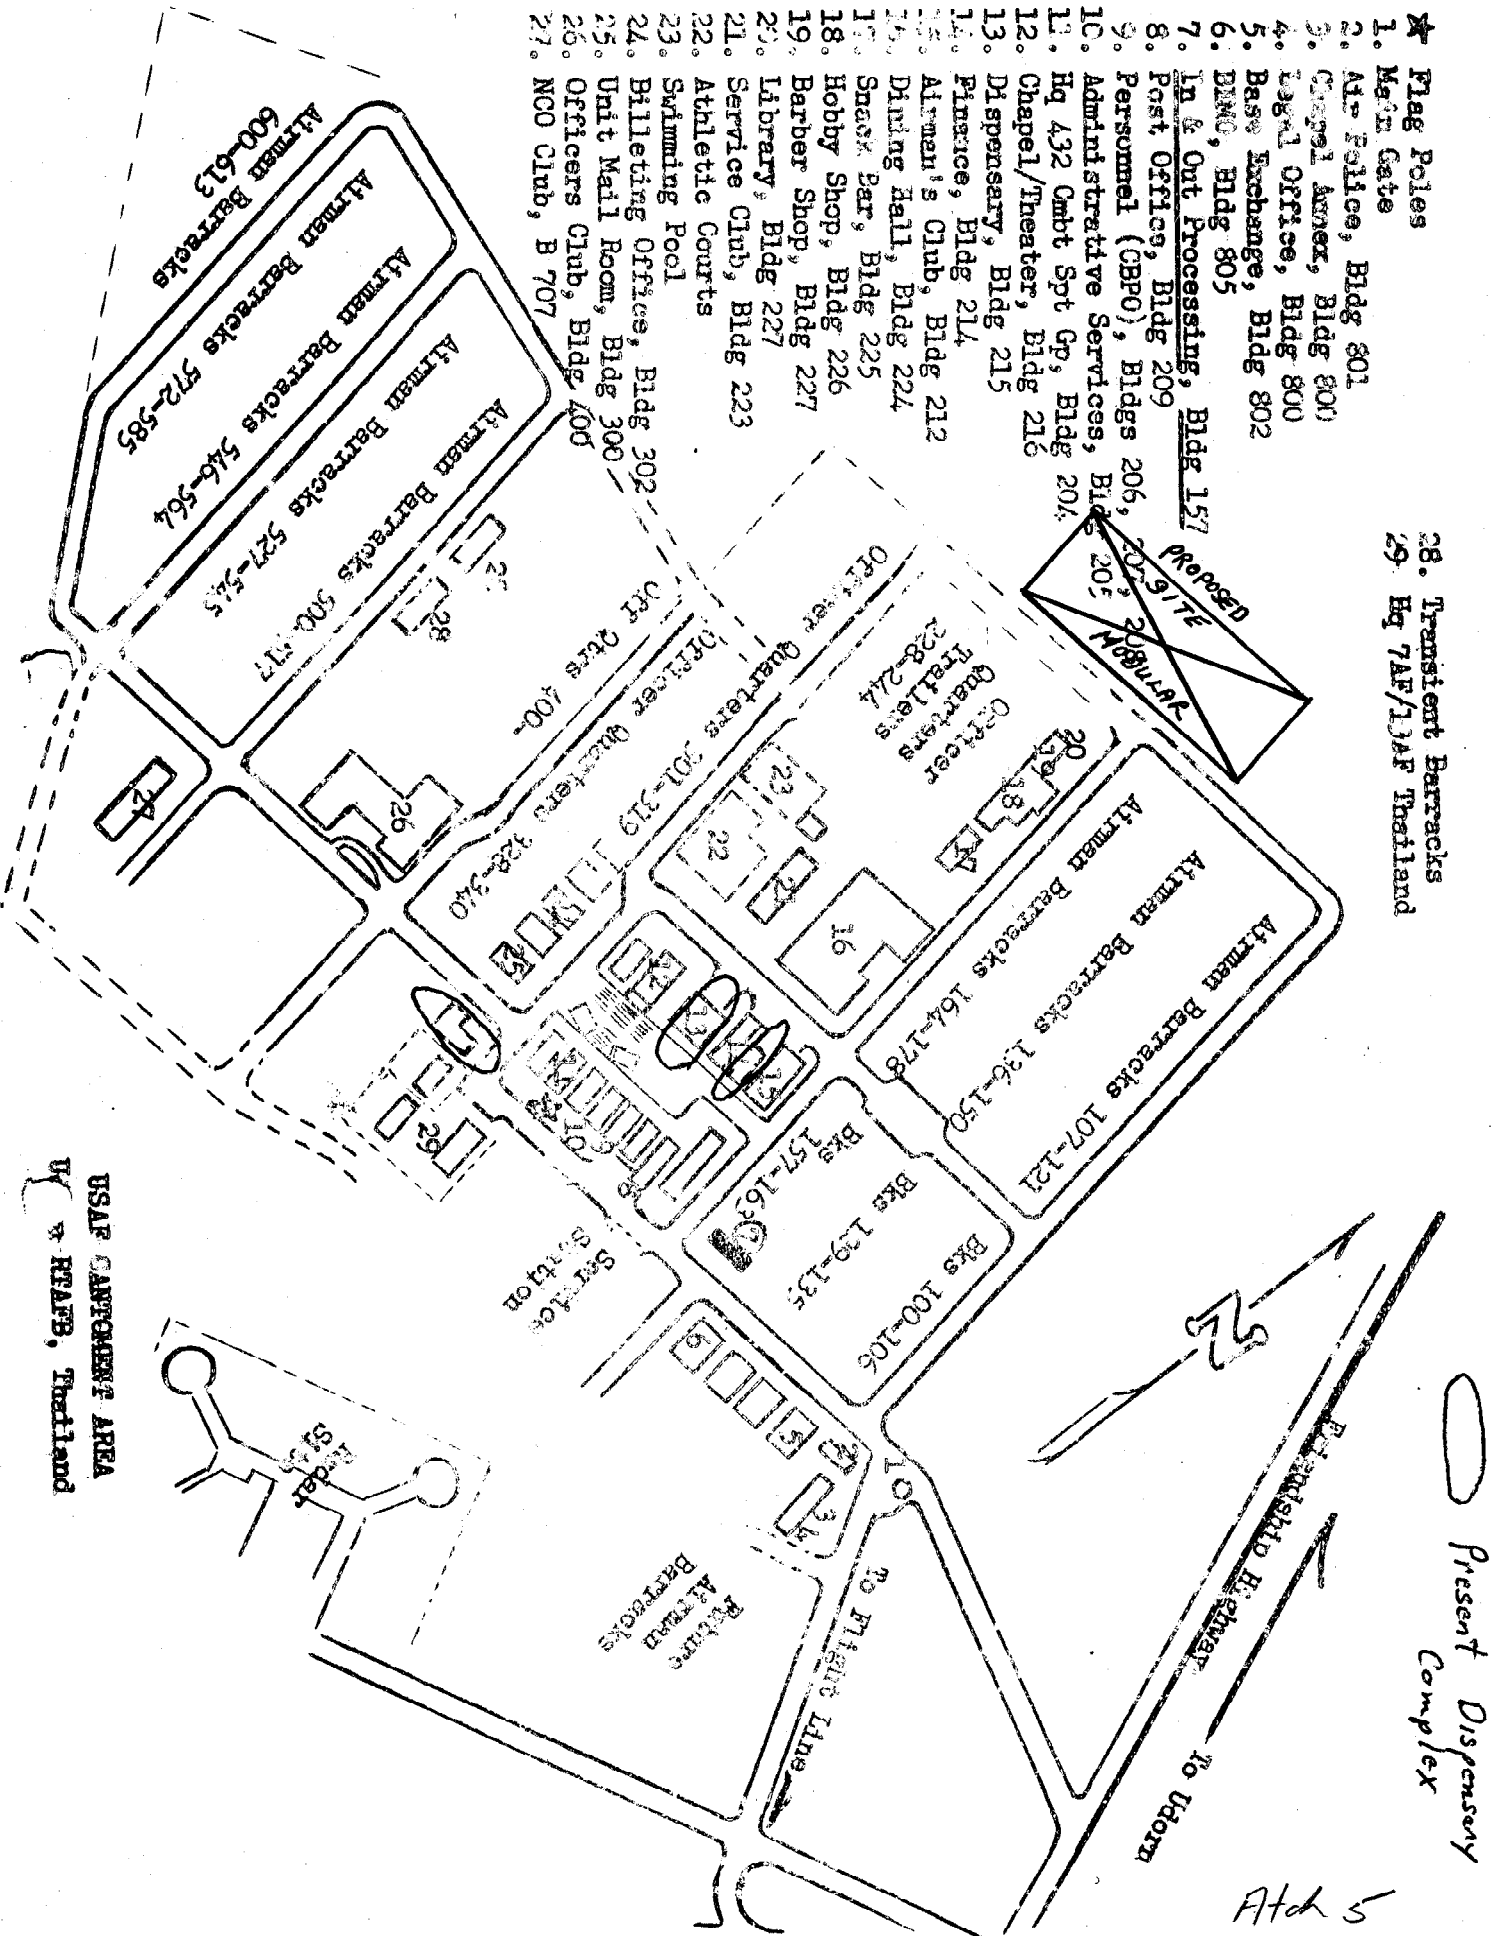

- ★ Flag Poles
- 1. Main Gate
- 2. Air Police, Bldg 801
- 3. Chapel Annex, Bldg 801
- 4. Chapel Office, Bldg 800
- 5. Base Exchange, Bldg 802
- 6. BMO, Bldg 805
- 7. In & Out Processing, Bldg 157
- 8. Post Office, Bldg 209
- 9. Personnel (CBPO), Bldgs 206, 207, 208, 209
- 10. Administrative Services, Bldg 204
- 11. Hq 432 Cmbt Spt Gp, Bldg 204
- 12. Chapel/Theater, Bldg 216
- 13. Dispensary, Bldg 215
- 14. Finance, Bldg 214
- 15. Altman's Club, Bldg 212
- 16. Dining Hall, Bldg 224
- 17. Snack Bar, Bldg 225
- 18. Hobby Shop, Bldg 226
- 19. Barber Shop, Bldg 227
- 20. Library, Bldg 227
- 21. Service Club, Bldg 223
- 22. Athletic Courts
- 23. Swimming Pool
- 24. Billing Office, Bldg 302
- 25. Unit Mail Room, Bldg 300
- 26. Officers Club, Bldg 400
- 27. NCO Club, B 707

- 28. Transient Barracks
- 29. Hq 7AF/13AF Thailand

Atch 5